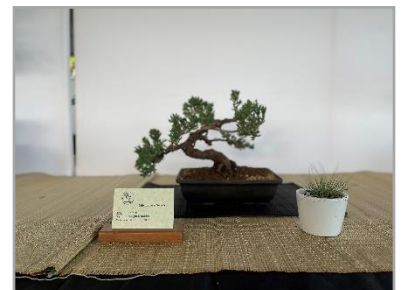

Images from the Home & Garden Show